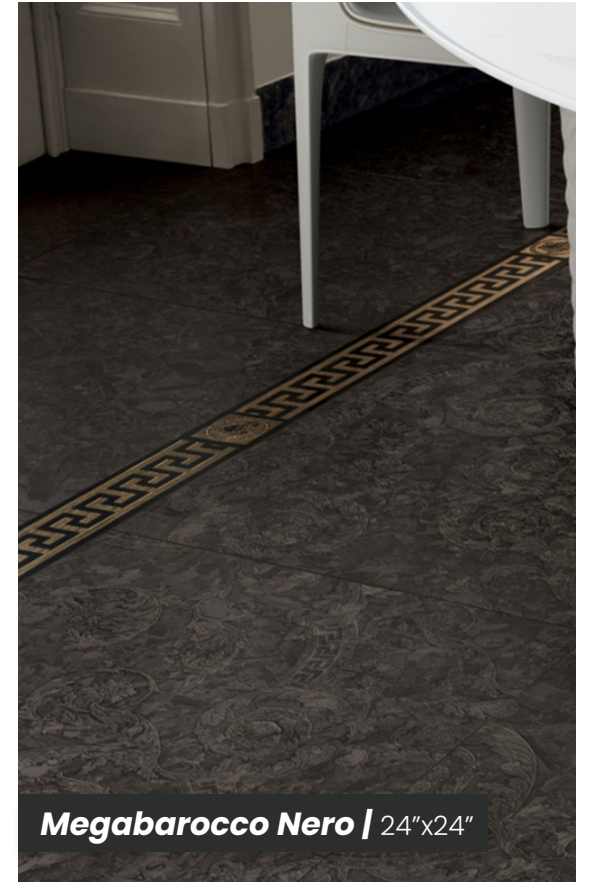

VERSACE METEORITE

Megabarocco Bianco | 24"x24"

Megabarocco Nero | 24"x24"

 **MALINE TILE**
ELEVATE YOUR SHOWROOM

VERSACE
CERAMICS

malinetile.com

Tile
Of
Italy

VERSACE METEORITE

Lead Time

In Stock/Quick Ship

Sizes

4"x4" Tozzetto

1"x1" Tozzetto

Nero | 24"x48" & **Nero Fascia Greca** | 4"x24"

Colors

Bianco